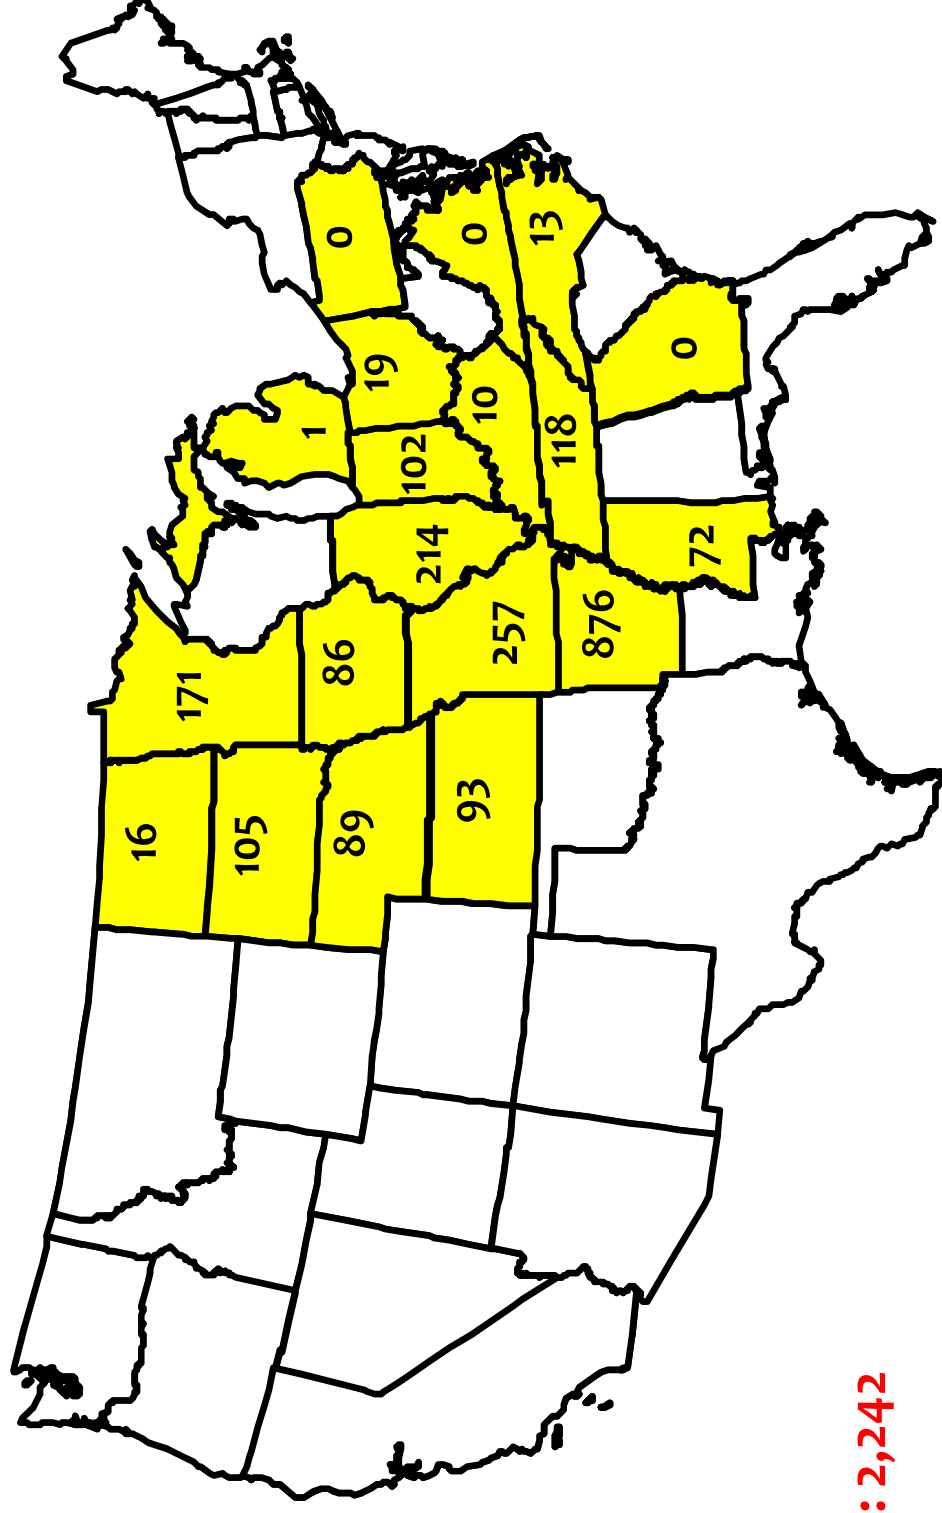

Exhibit 3

Official Dicamba-related Injury Investigations as Reported by State Departments of Agriculture (*as of August 10, 2017)

***Total: 2,242**