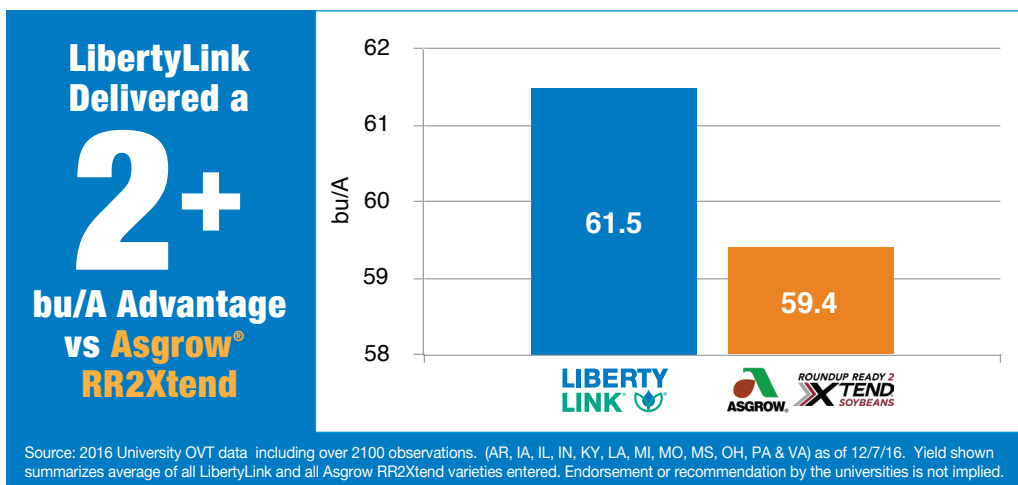

LIBERTYLINK® Is The PROVEN Solution

LIBERTY LINK®

Liberty

The newest trait technology is not always the one that offers the most yield potential or has the best weed control. LibertyLink® is proven to be the simply better solution providing superior weed control, high-performing genetics, application convenience and peace of mind.

SOYBEAN YIELD COMPARISON

“The next best technology is already available in the LibertyLink system.”

– Dr. Jason Norsworthy
Professor
University of Arkansas

SOYBEAN HERBICIDE TRAIT SYSTEM COMPARISON

	LibertyLink®	Roundup Ready 2 Yield®	Roundup Ready 2 Xtend®
System Yield Performance	PROVEN across resistant and non-resistant acres	PROVEN IF planted on non-resistant acres	UNPROVEN System in commercial environment
Weed Control	CONTROLS BROADLEAF AND GRASSES - Excellent, broad spectrum control - No known resistance in row crop	Controls grasses and non-resistant broadleaves 90M+ resistant acres 16 glyphosate resistant weeds confirmed in US, several weeds pending	Controls broadleaves ONLY, NO grass control 2 confirmed dicamba resistant weeds
Convenience and Peace-of-Mind	SIMPLE TO USE, LOW-RISK and non-volatile chemistry	Increasing COMPLEXITY due to resistant weeds - Cross-resistant Site of Action (SOA) is growing - Limited effective post control options - PPO effectiveness is decreasing	COMPLEX, volatile chemistry and MORE RISK of off target movement 110-220' buffer restrictions - No spray if forecasted rain in 24 hours - Restrictive wind speeds during application - Sensitive crop damage and yield loss - Unknown approval of tank mixes - Mandated nozzle

LibertyLink, the Simply Better Solution