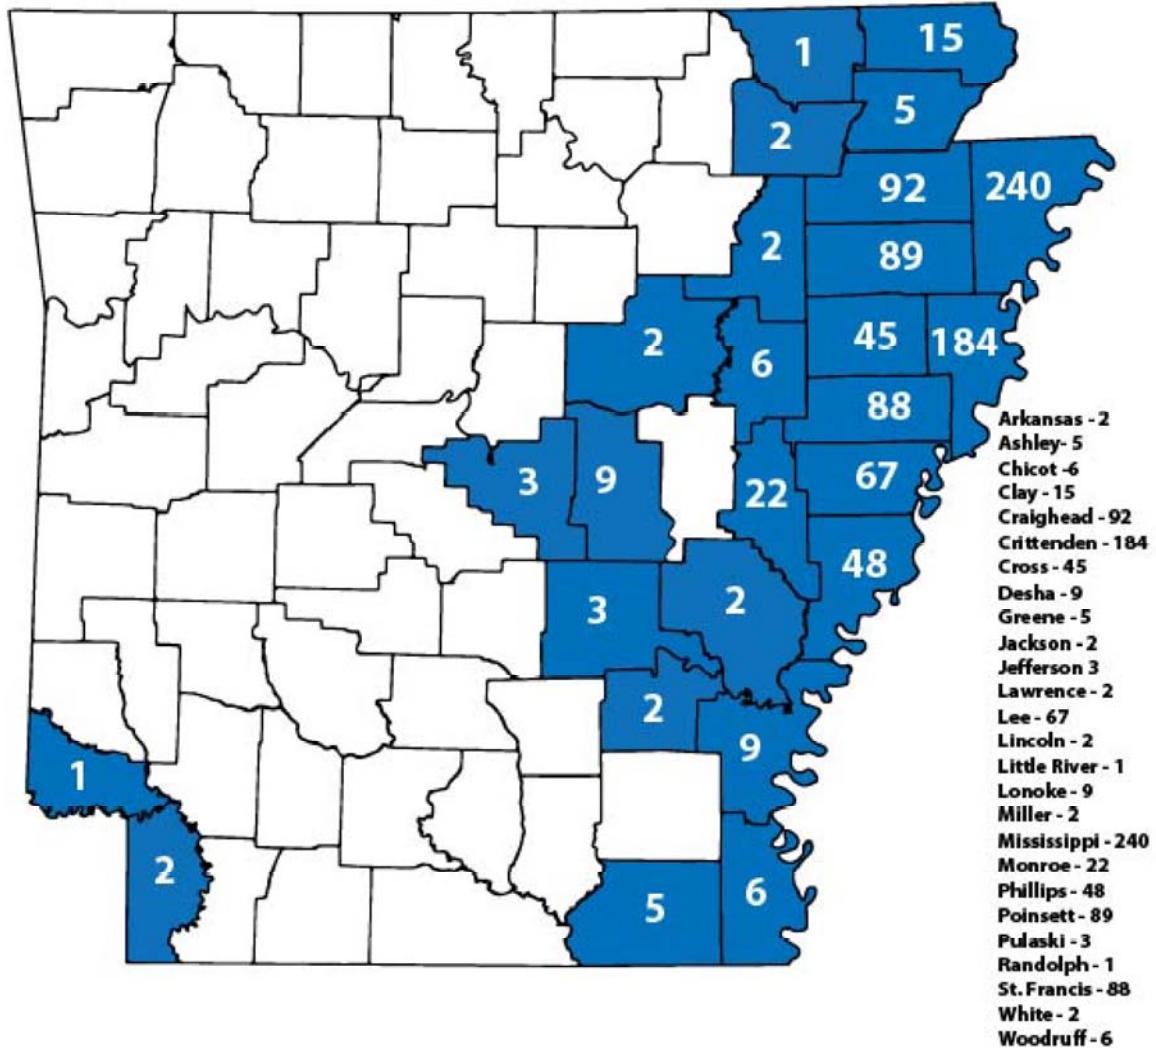

Exhibit 2

Current Alleged Dicamba Misuse Complaints (950).
 Counties with alleged dicamba misuse complaints (26).
 As of 8/23/2017

The map is based on the locations reported by the individuals who have filed requests for investigations. These individuals named dicamba as the suspected pesticide, however, the investigations are not complete and may not result in a confirmation of the symptoms being dicamba related.